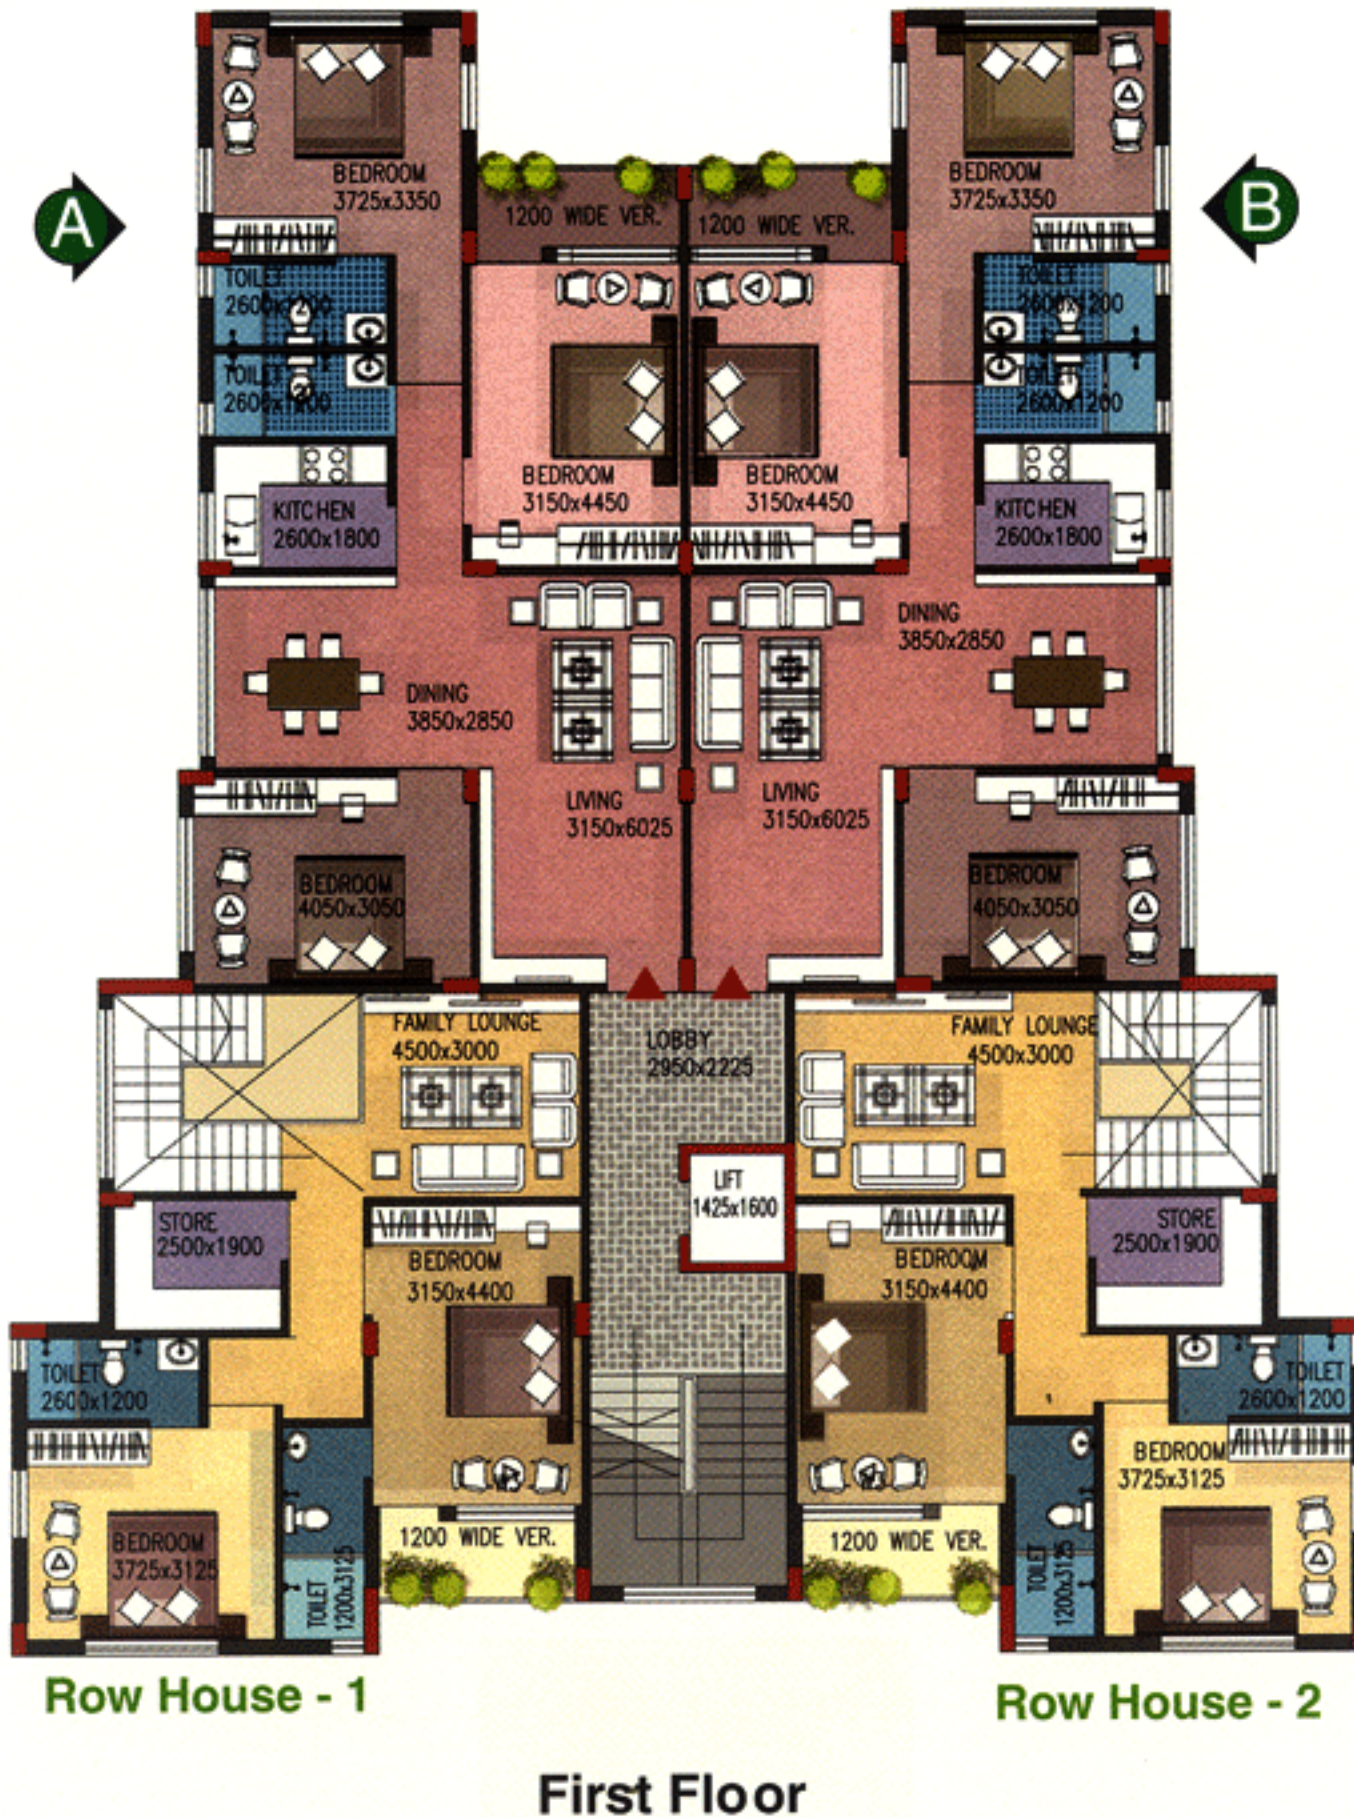

Row House Plan/First Floor Plan - Block F

Ground Floor Plan - Row House

Area chart of Block F

Unit	Size (Sq.ft) Super Built Up Area	Bed Room
RH-1	1926	3
RH-2	1926	3